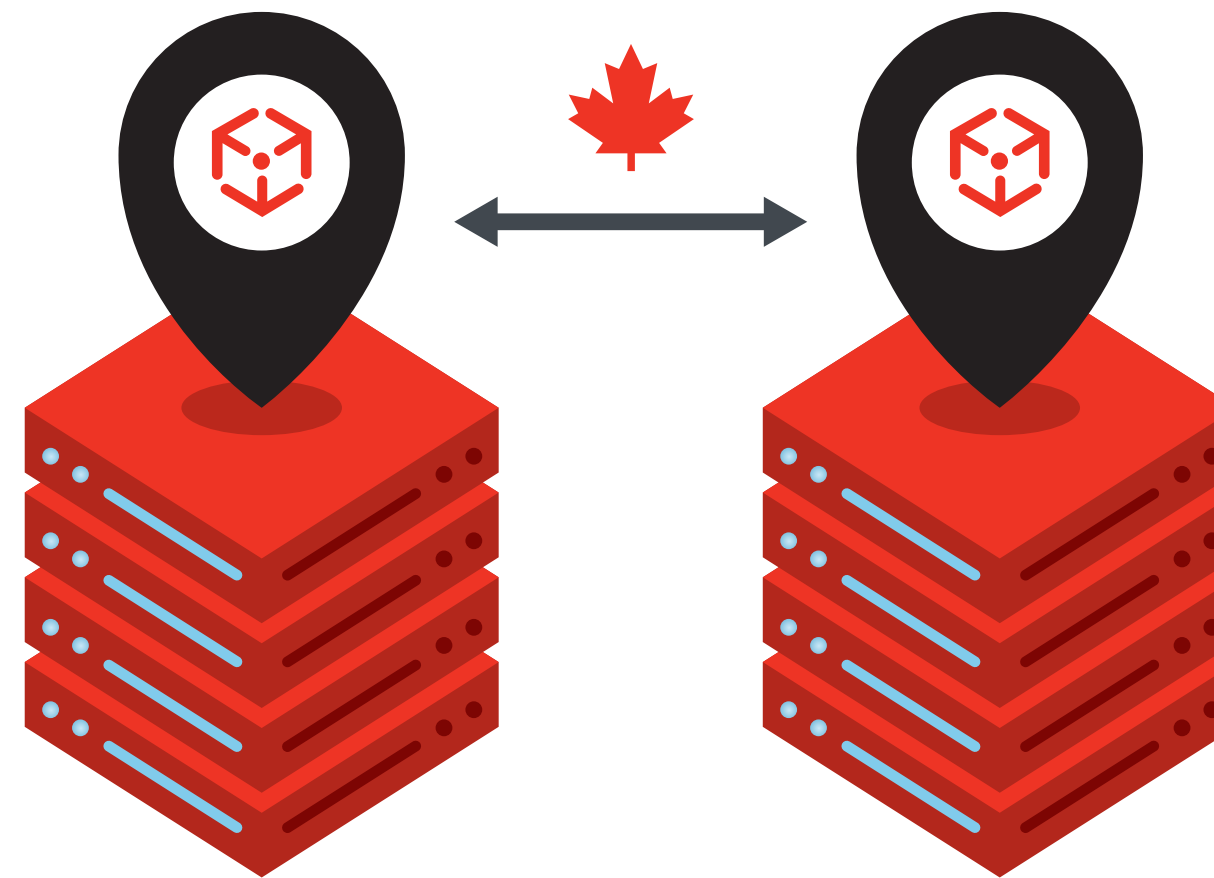

Full API Control.
User-friendly, single-pane-of-glass UI.

SD-WAN Fabric

cloud.ca
**hybrid
and at the edge**

Private, on-premises or edge infrastructure

Direct Connect

SD-WAN

cloud.ca
regionally diverse data centres

Multi-tenant, bare metal and private deployments.
Backup and DR-ready.

Direct Connect

SD-WAN

cloud.ca
and multi-cloud

Canadian cloud infrastructure as a service